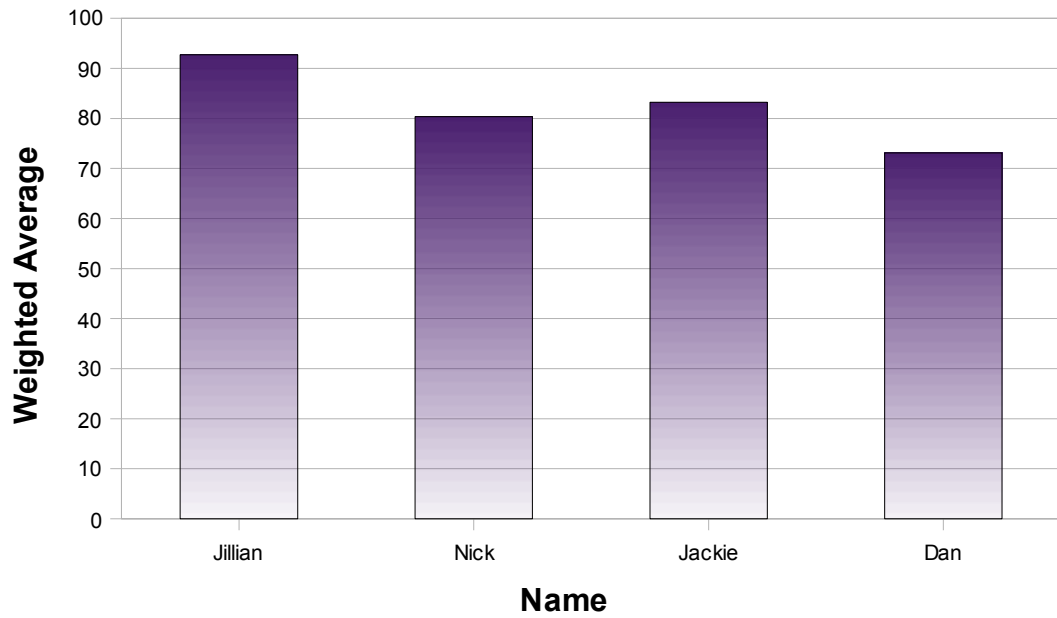

**James Lalime**

**Algebra I**

**Class Charlie 6**

<b>Name</b>	<b>Homework 1</b>	<b>Homework 2</b>	<b>Homework 3</b>	<b>Homework 4</b>	<b>Homework 5</b>	<b>Quiz 1</b>	<b>Quiz 2</b>	<b>Quiz 3</b>	<b>Midterm</b>	<b>Final</b>	<b>Average</b>
Jillian	3	4	6	7	7	9	8	8	94	91	24
Nick	5	4	4	4	1	7	7	9	93	88	22
Jackie	4	2	5	0	5	10	8	8	96	90	23
Dan	3	3	3	2	5	6	8	6	88	86	21

**Student Performance**

<b>Weighted Average</b>	<b>Grade</b>
92.71	A
80.34	B
83.22	B
73.12	C